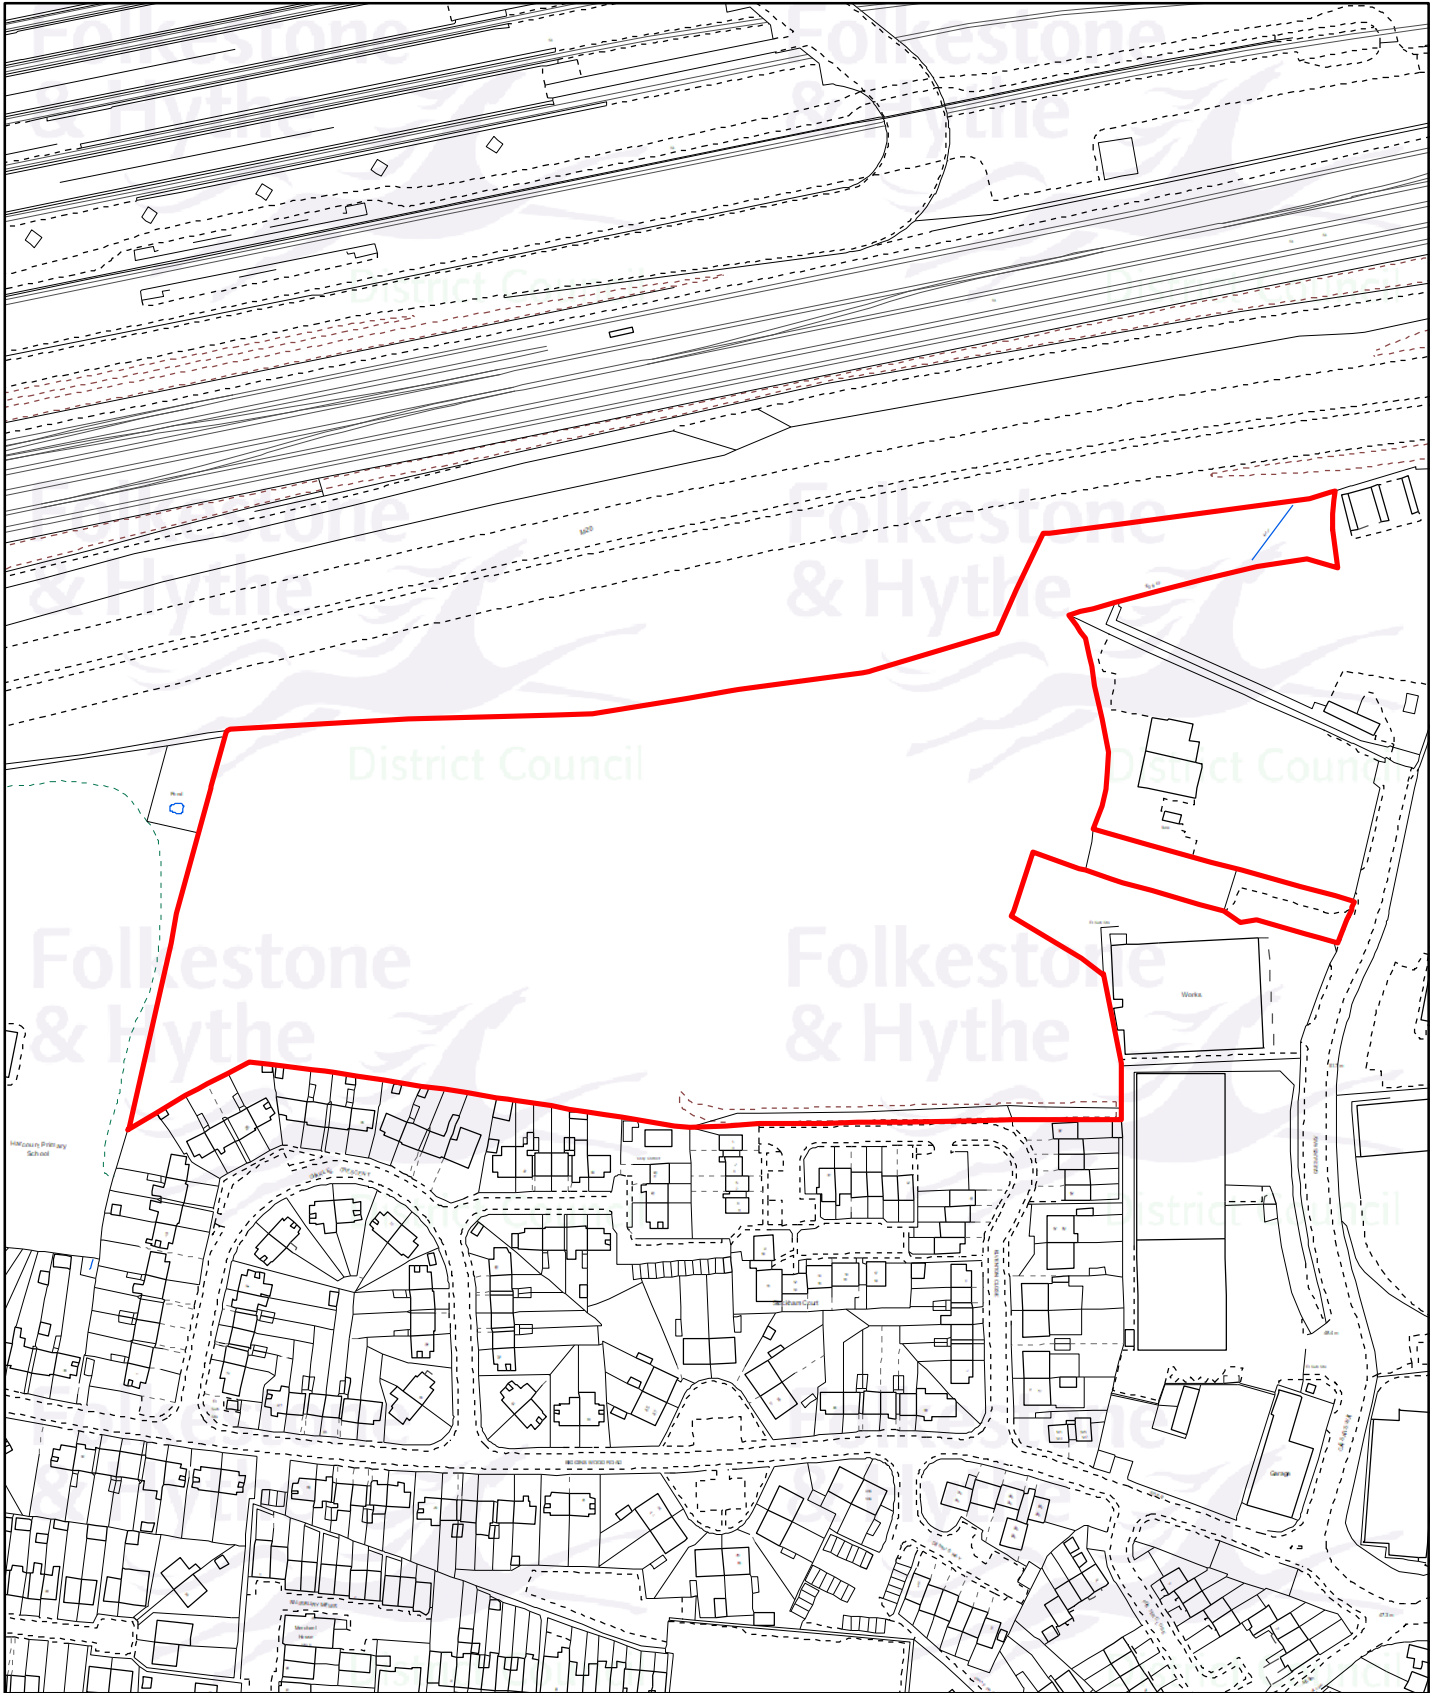

23/1144/FH/CON - Land Rear Cowling & Wilcox Ltd, Caesars Way, Folkestone

Drawn date:
22 Sep 2023

Drawn by:
Brian Harper

Drawing ref.:
2037/COM/TG

Contains Ordnance Survey data
© Crown copyright and database right
Folkestone & Hythe District Council AC0000821403 - 2023

Drawn at 1:2,500 on A4